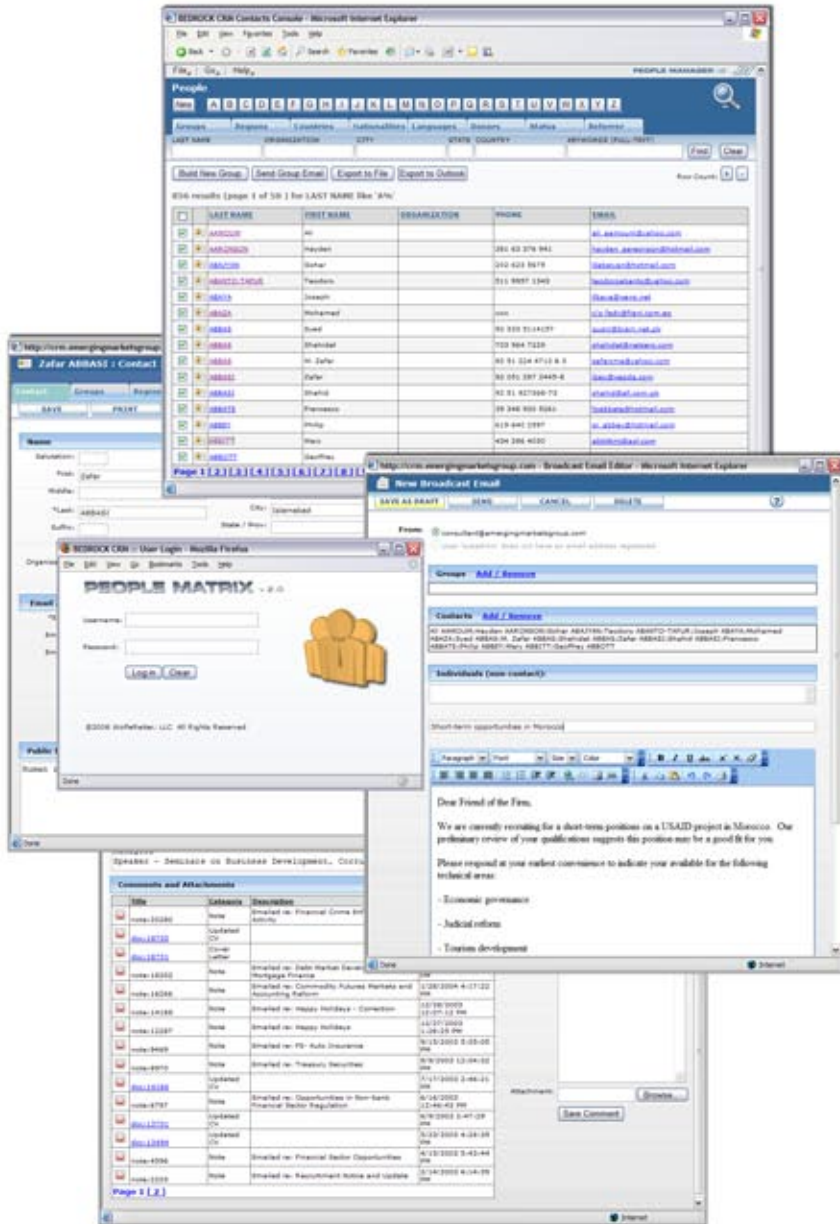

PEOPLE MATRIX v2

web-based contact management and recruitment

Faster recruitment. Better intelligence on your human assets. Organizational memory and access to contact information from all of your offices.

WEB-BASED

FAST SEARCH

EASILY SEND BROADCAST
EMAIL TO GROUPS

EXPORT TO EXCEL
AND OUTLOOK

TRACK EXTENSIVE
CONTACT DETAIL WITH
UNLIMITED CHRONOLOGICAL
NOTES AND ATTACHMENTS

INDUSTRIAL SCALABILITY
TO TRACK HUNDREDS OF
THOUSANDS OF PEOPLE
AND SEARCH GIGABYTES
OF DOCUMENTS